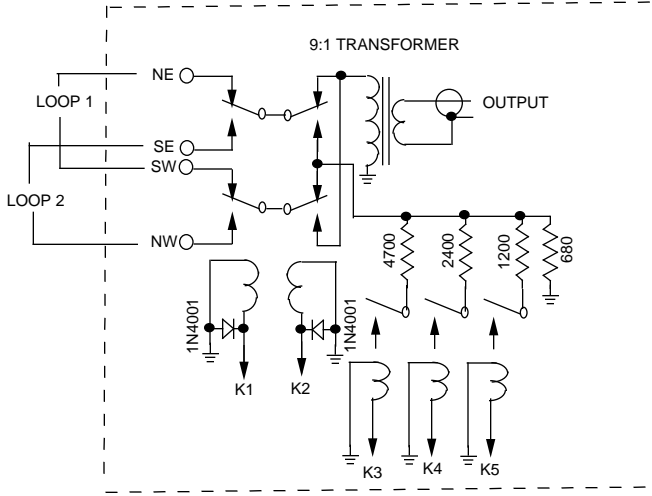

REMOTE ANTENNA SWITCHING UNIT

MAIN BOAR5D, BANDPASS FILTER AND PREAMP