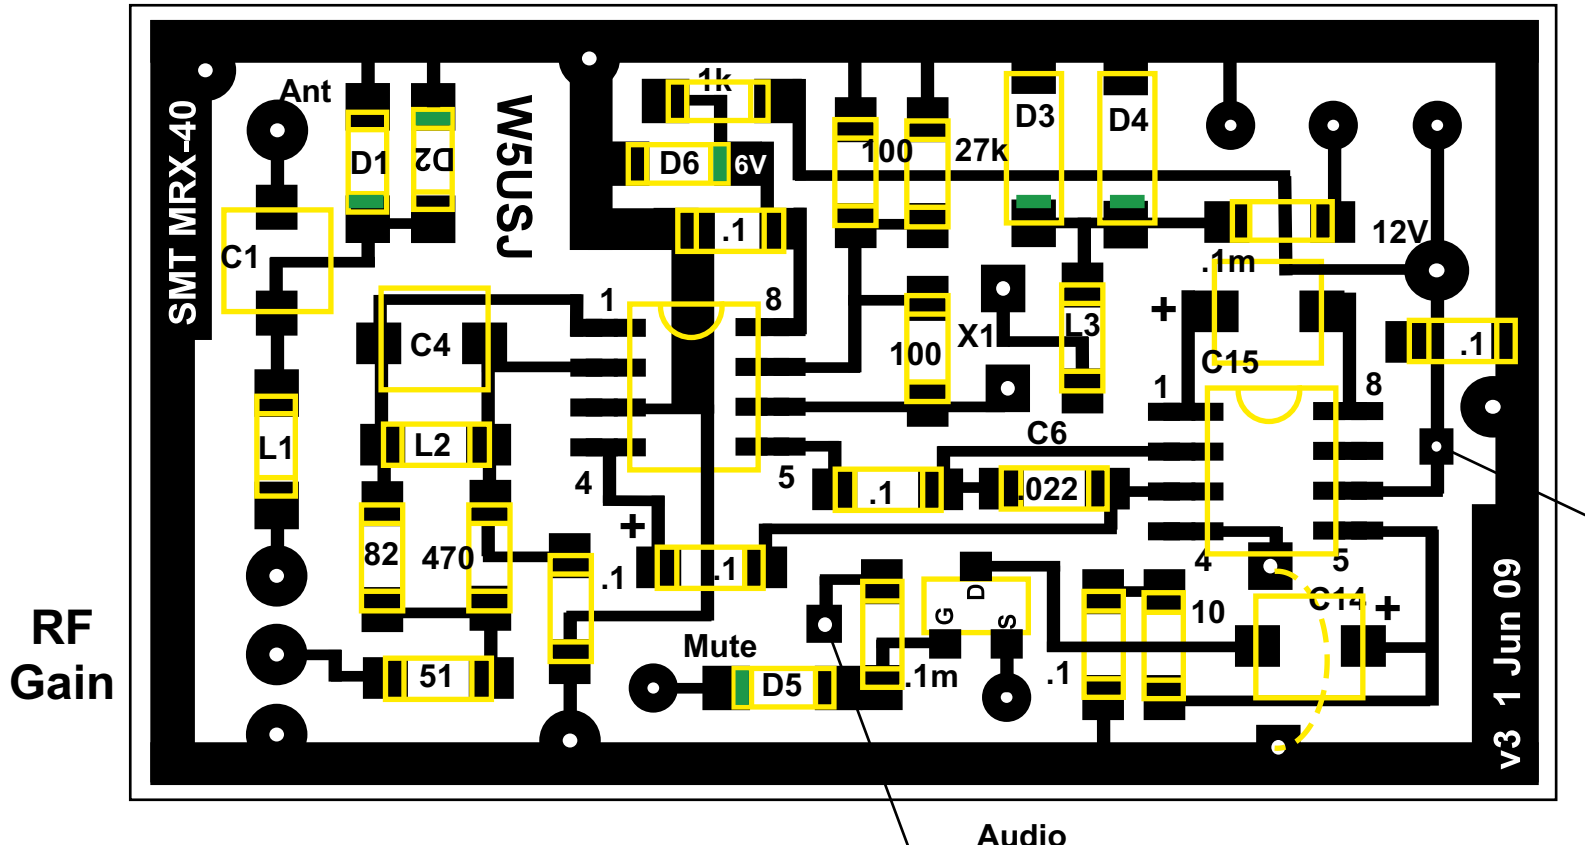

4X  
Assembly View

Tune

RF  
Gain

Audio  
Out

Etched View

Contact View

1X

SMT MRX-40  
Receiver v3