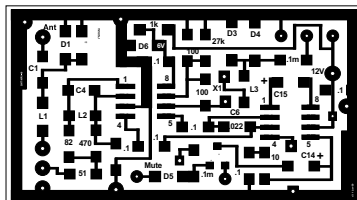

4X  
Assembly View

Tune

RF  
Gain

Audio  
Out

Etched View

Contact View

1X

SMT MRX-40  
Receiver v3