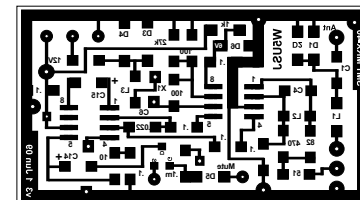

4X  
Assembly View

Tune

RF  
Gain

Audio  
Out

Etched View

Contact View

1X

SMT MRX-40  
Receiver v3